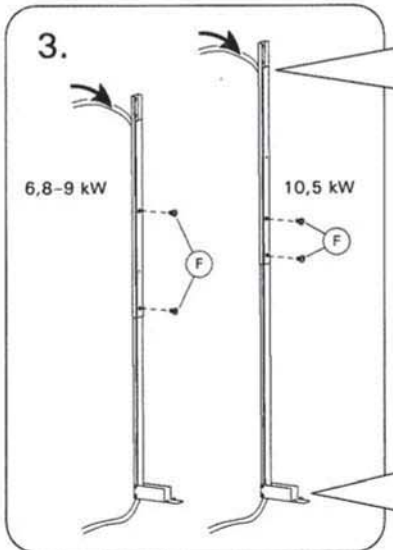

# HPCU3L, HPCU4L

Remove all packaging plastics before installation!  
Remove adhesive backing from the LED strip!

**HARVIA**

Harvia Oy  
 PL12  
 40951 Muurame  
 Finland  
 www.harvia.fi  
 +358 207 464 000  
 harvia@harvia.fi